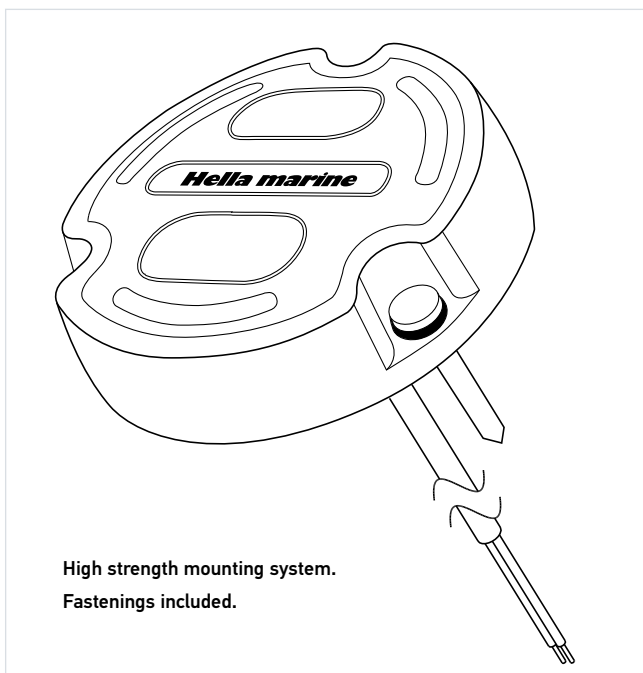

Robust Surface Mount Design

High strength mounting system.
Fastenings included.

Pre-wired with 2.5m marine cable

Apelo A1 and Apelo A2 Blue/White lamps

Red +ve Positive

Black -ve Negative

Toggle to select constant or strobing blue or white light.

Apelo A1 and Apelo A2 RGB lamps

Power

Brown +ve Positive

Black -ve Negative

RGB Control

Red -ve Red LED

Green -ve Green LED

Blue -ve Blue LED

Connect to an RGB controller for unlimited colour control.