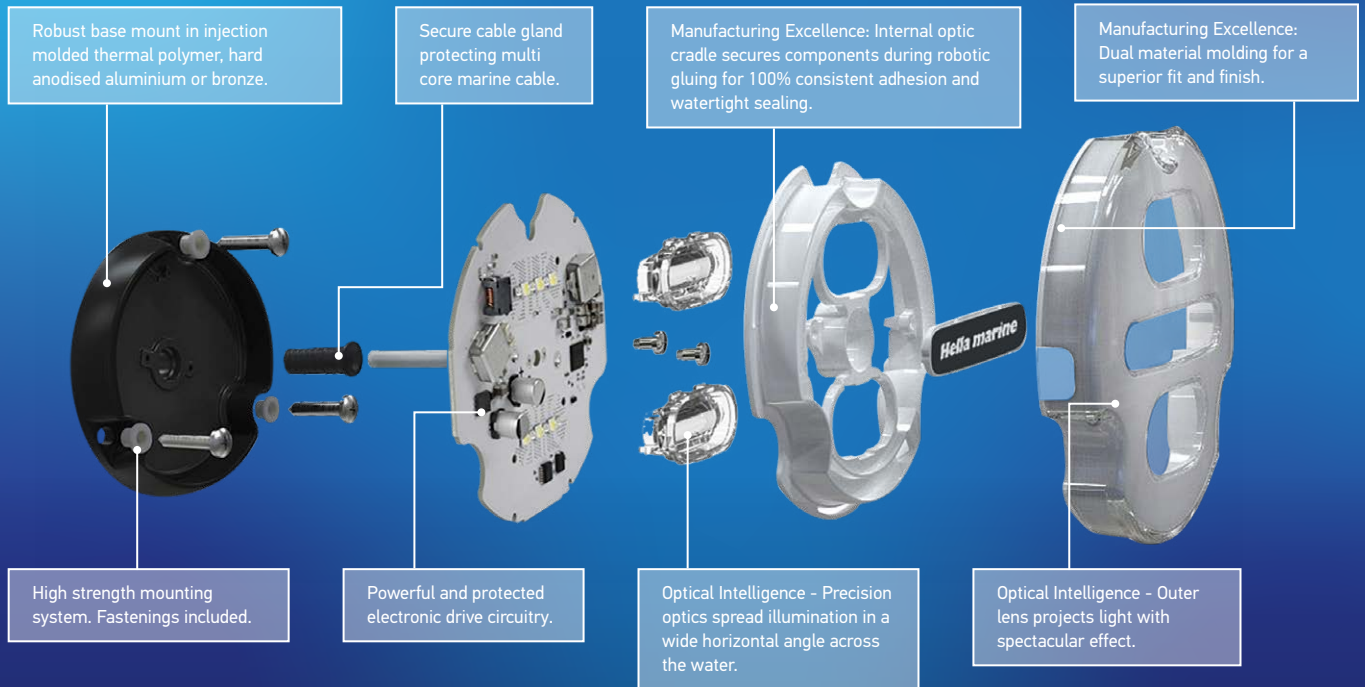

Manufacturing Excellence