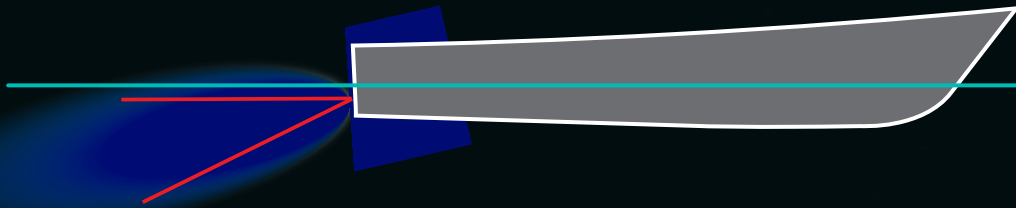

## Optical intelligence in action across the transom

Apelo features an asymmetric light pattern with a narrow vertical angle to focus light efficiently below the waterline.